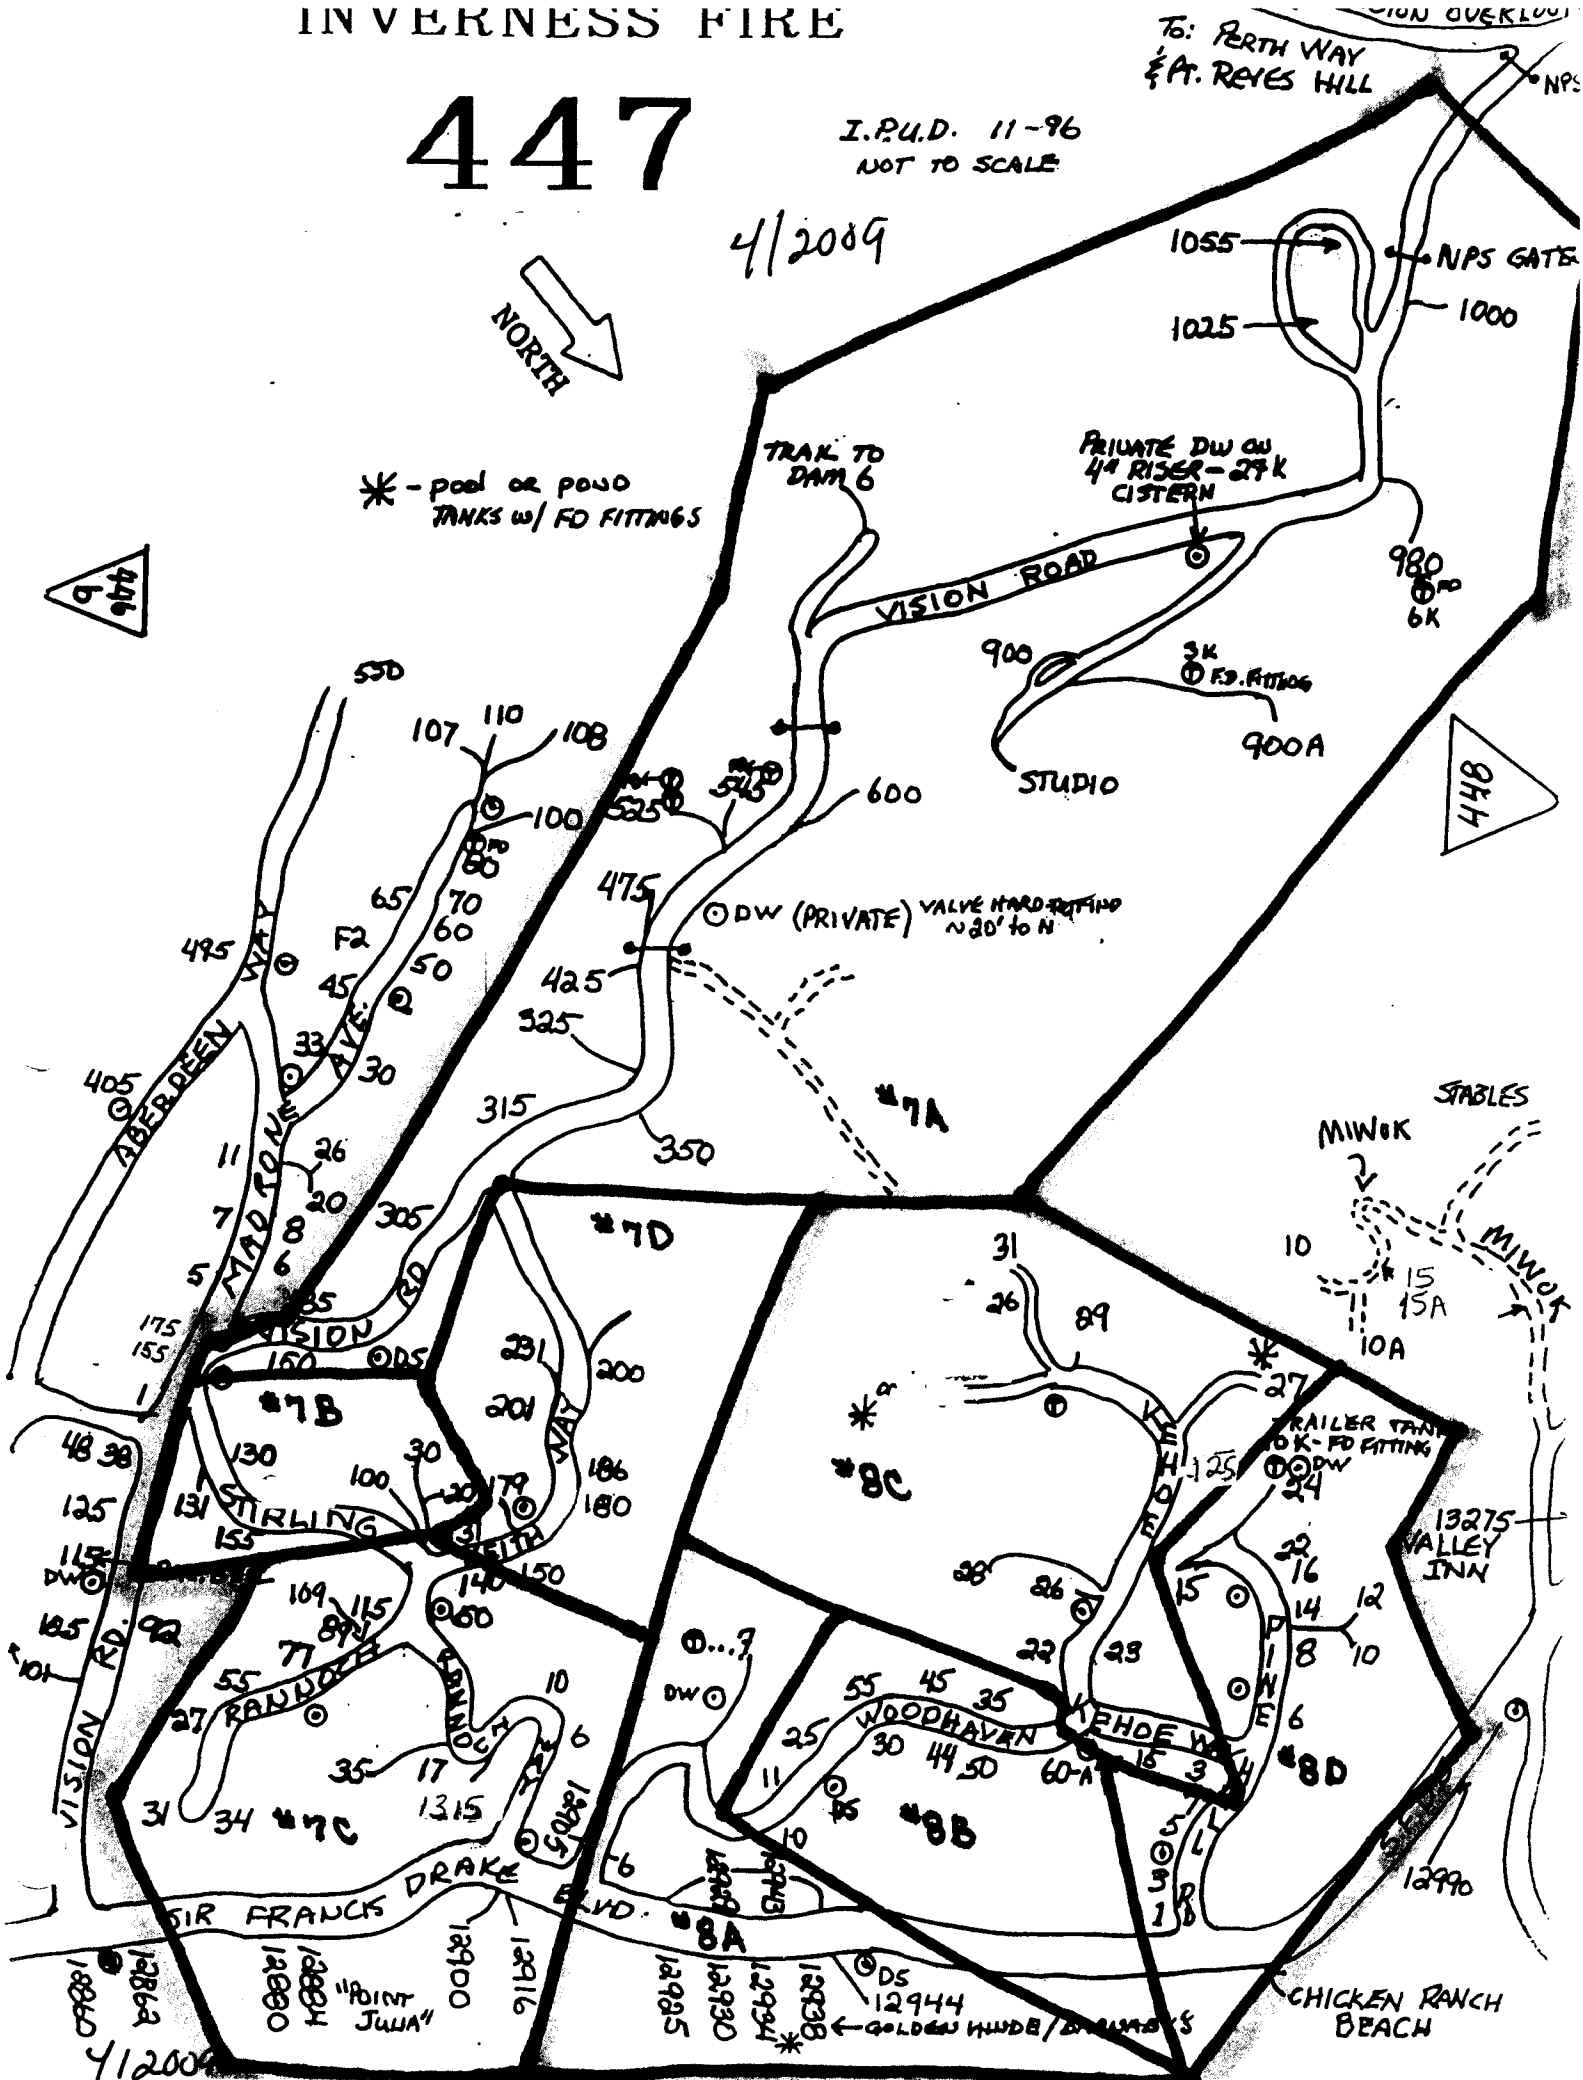

STABLES
MIWOK
MIWOK
10A
15
15A

TRAILER TANK
10K - FD FITTING
DW

13275
VALLEY INN

CHICKEN RANCH
BEACH

4/2009