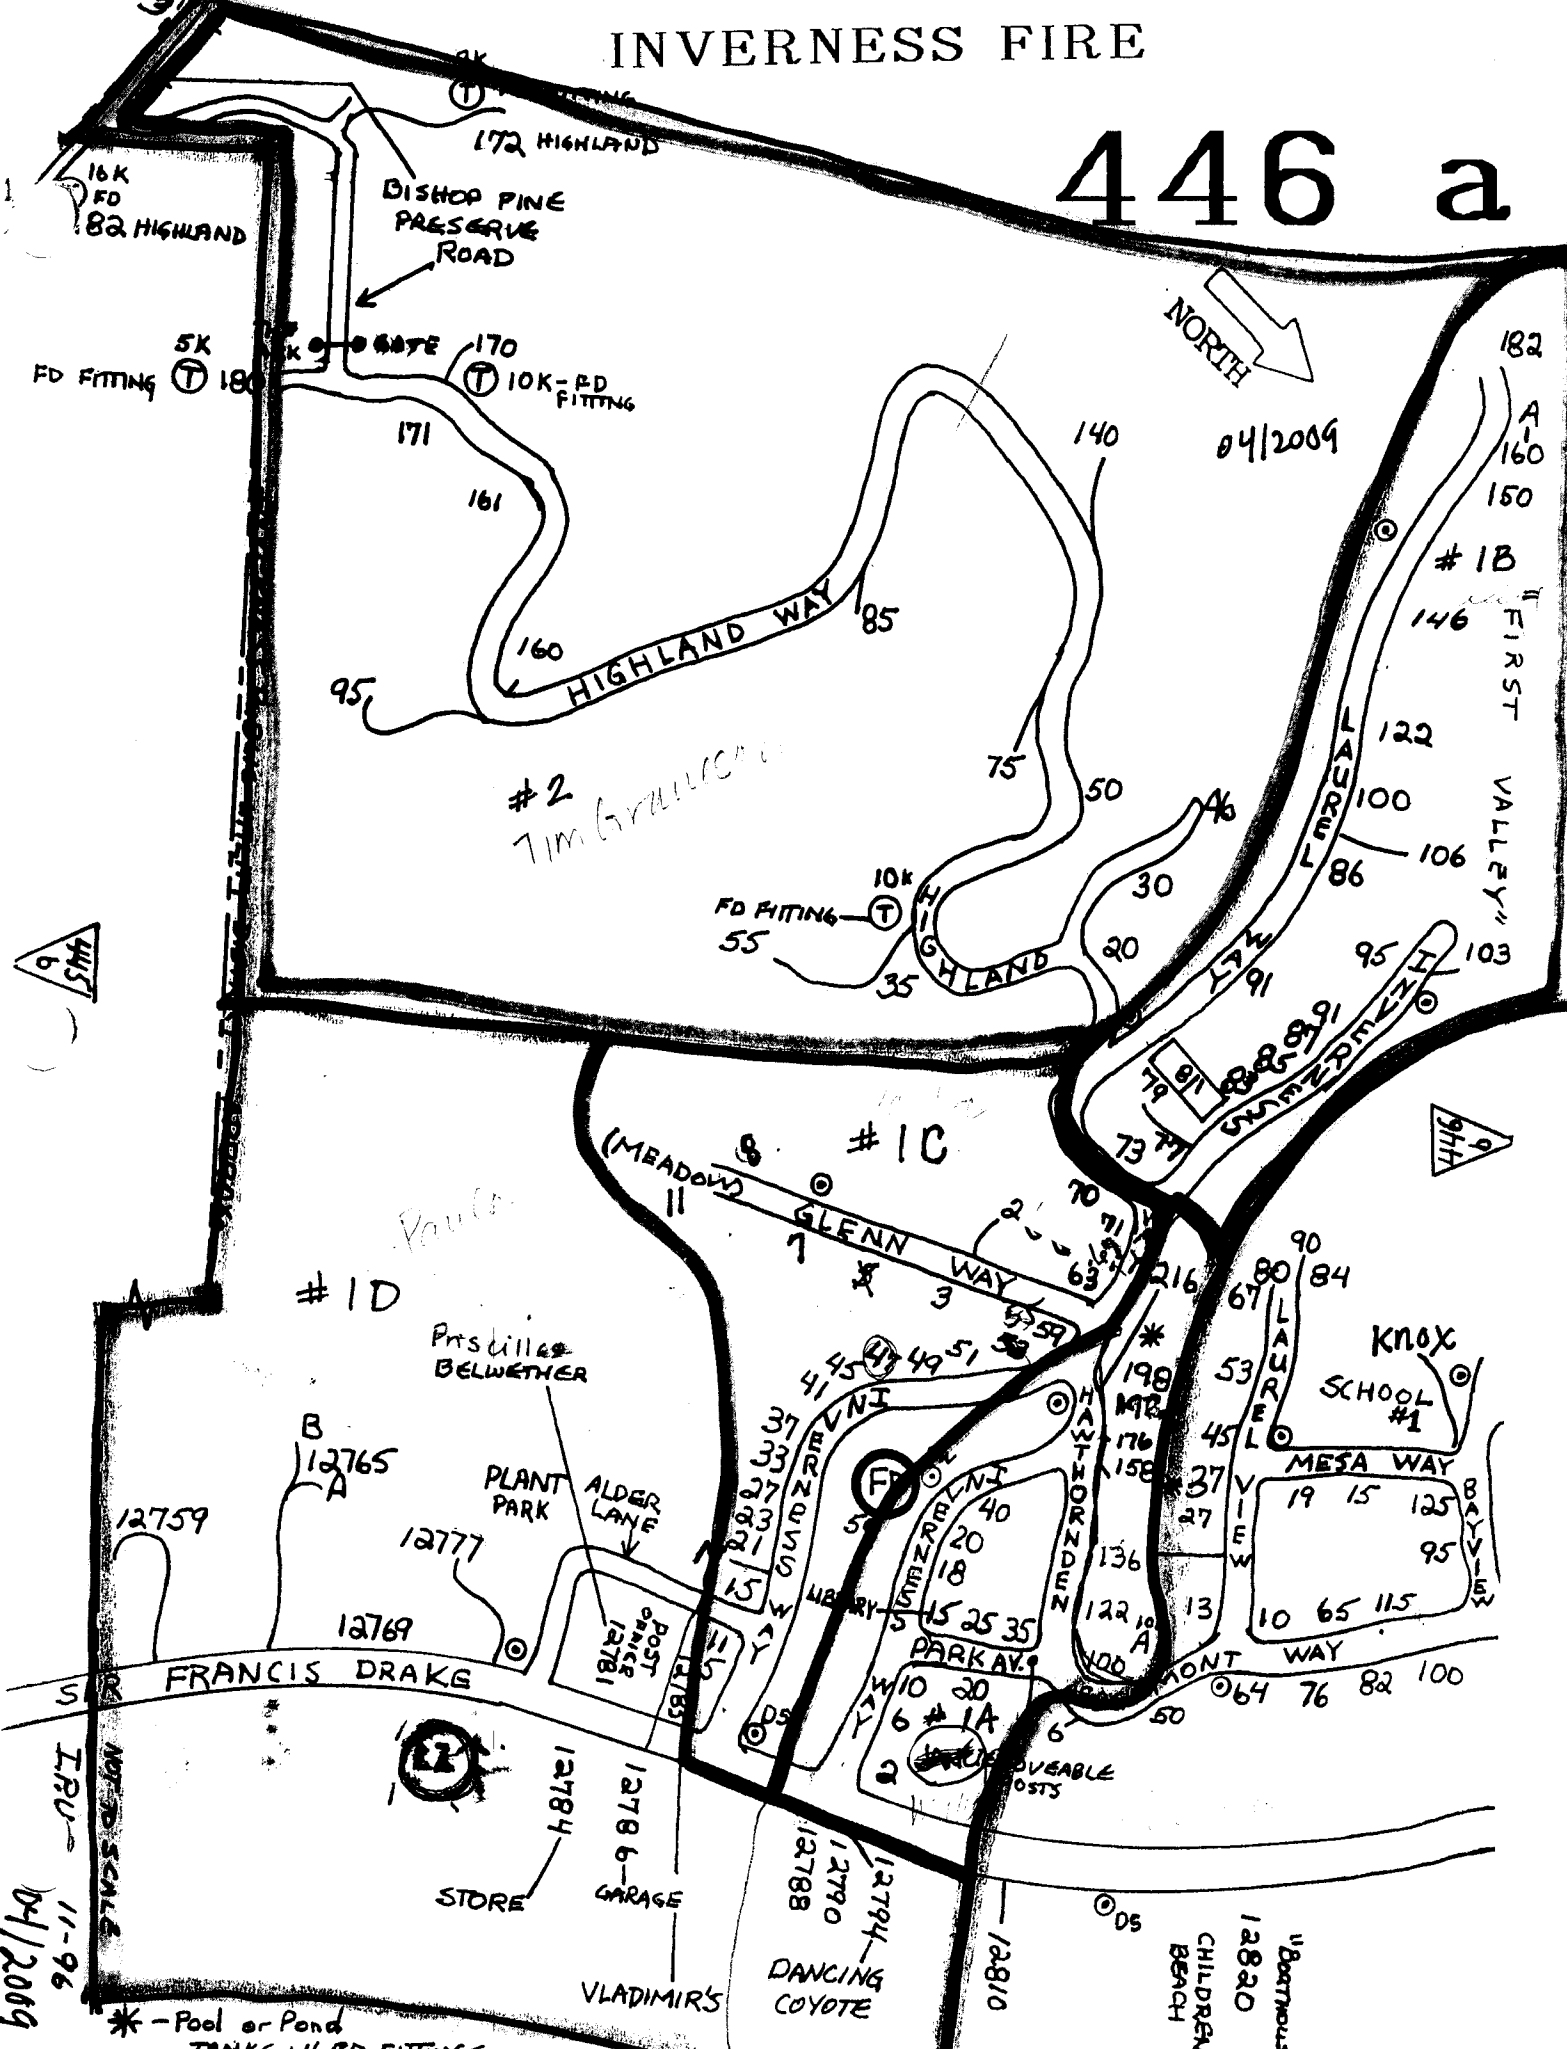

INVERNESS FIRE

446 a

04/2009

04/11/2009
11-96

* - Pool or Pond
TANKS W/ PD FITTINGS