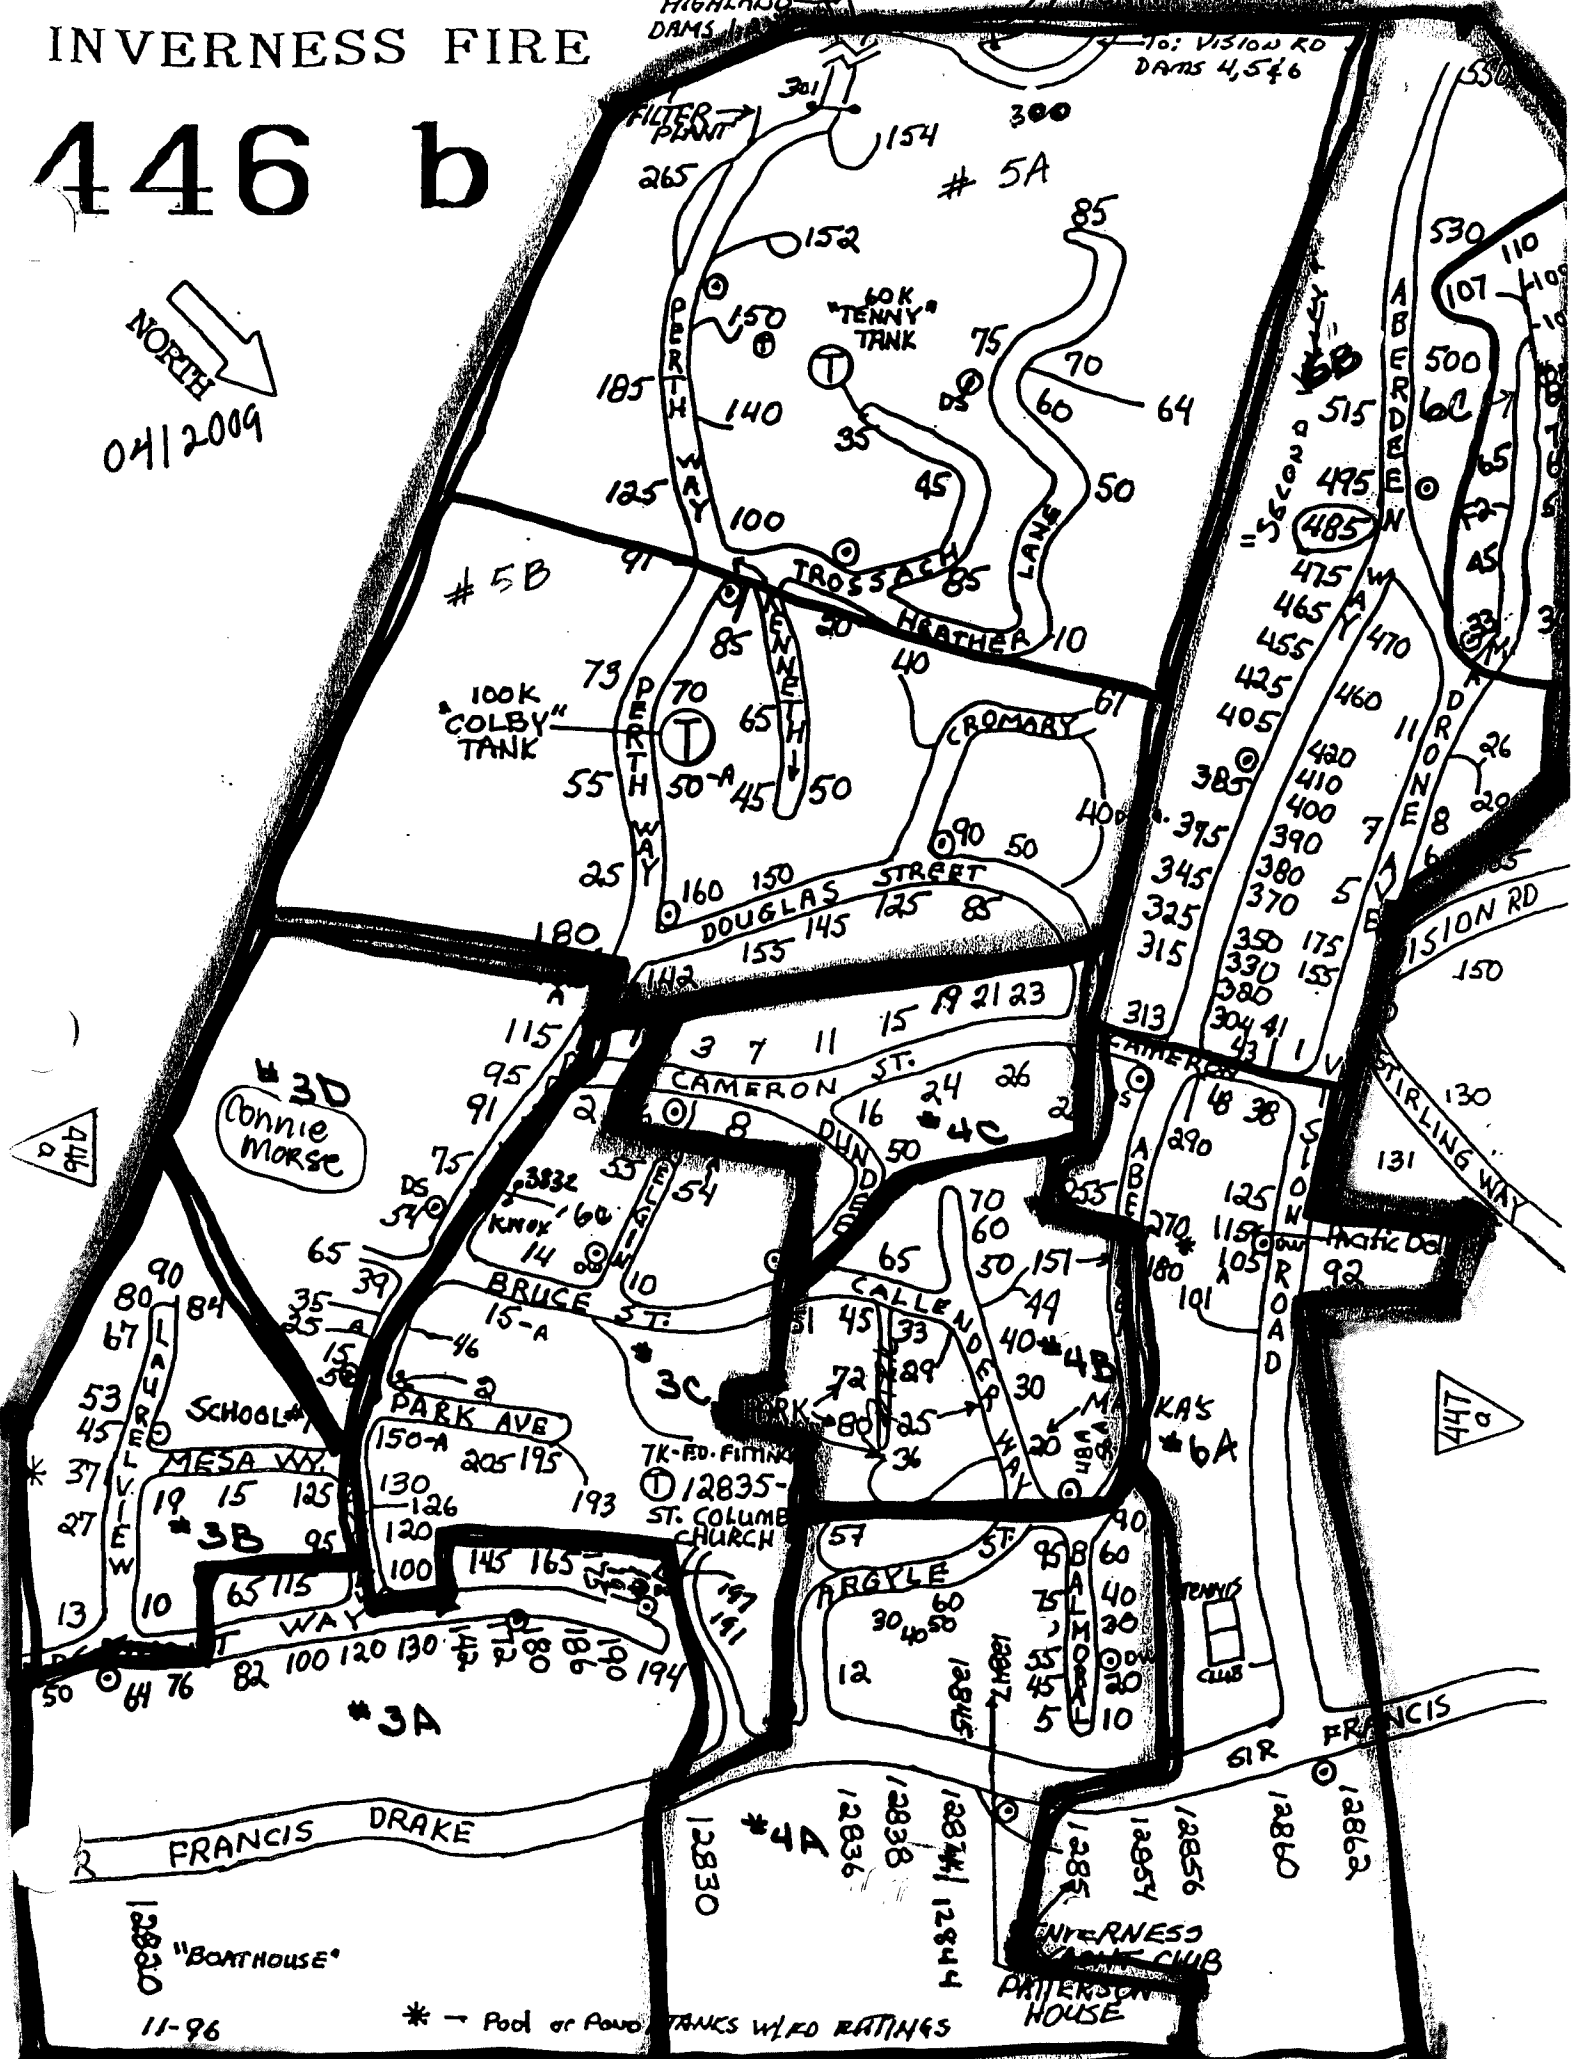

INVERNESS FIRE

446 b

NORTH
04/2009

12830 "BOATHOUSE"

11-96

* - Pool or Pond TANKS w/ FD RATINGS

04/2009